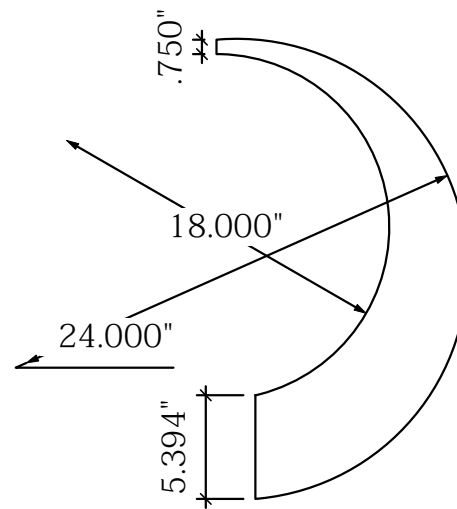

Kiosk Graphic Dimensions

| |
|---------------------------|
| Product Name: MOD-1331 |
| Process: Direct Print |
| Material: 1/4" Sintra |
| Effective Date: 3/12/2014 |

Round top graphic - 16"

Round front graphic - 23"

NOTE: Graphic files must be @ 150 dpi Finished Size.
DO NOT send Flattened Files. Production can not manipulate the content, proportion or color of these files.

****NOTE: Test frames may be required for guaranteed fitting of graphics****