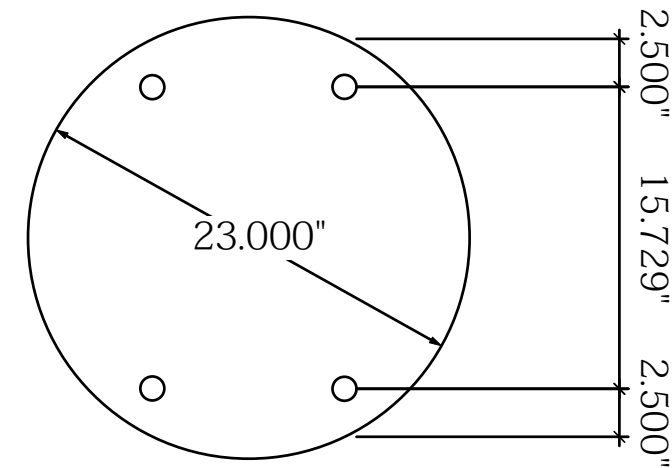

Kiosk Graphic Dimensions

| |
|---------------------------|
| Product Name: MOD-1331 |
| Process: Direct Print |
| Material: 1/4" Sintra |
| Effective Date: 3/12/2014 |

Round top graphic - 16"

Round front graphic - 23"

NOTE: Graphic files must be @ 150 dpi Finished Size.
DO NOT send Flattened Files. Production can not manipulate the content, proportion or color of these files.

****NOTE: Test frames may be required for guaranteed fitting of graphics****